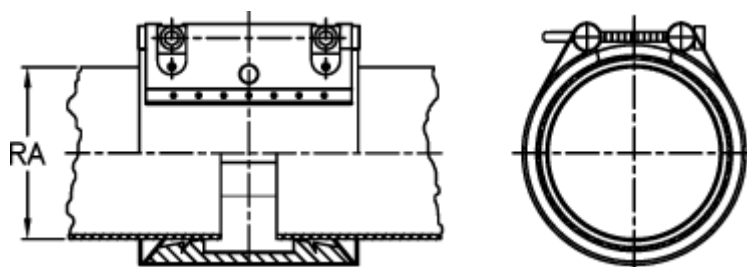

Article number: 025748300194

Description: Norma Connect pipe coupling  
GRIP E W5 Ø=194,0 EPDM, 10 bar

## Measures

---

Note = Kontakt os for yderligere informationer.

RA = 194